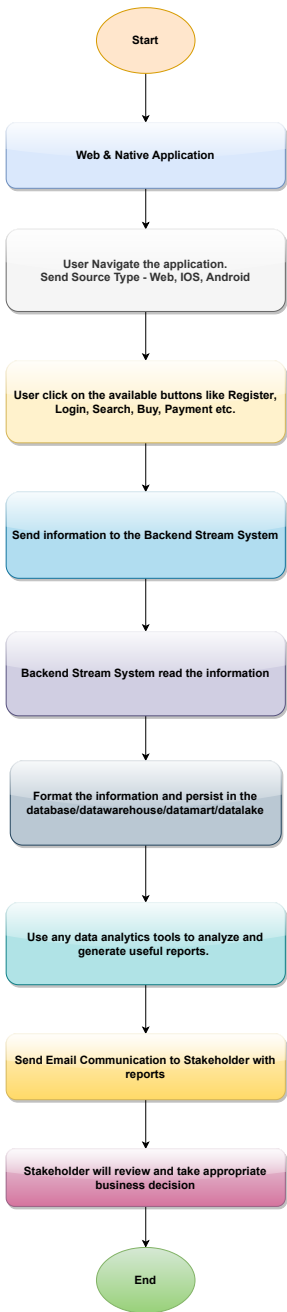

### Click Stream Event and User Behavior Application Flow Diagram

**Reports Generated -**

- Users landed on the application
- Users registered on the application
- Users unregistered on the application
- User leave the application without any purchase
- User bought a product
- Product Feedback
- User Feedback

### Click Stream Event and User Behavior Application Architecture Diagram